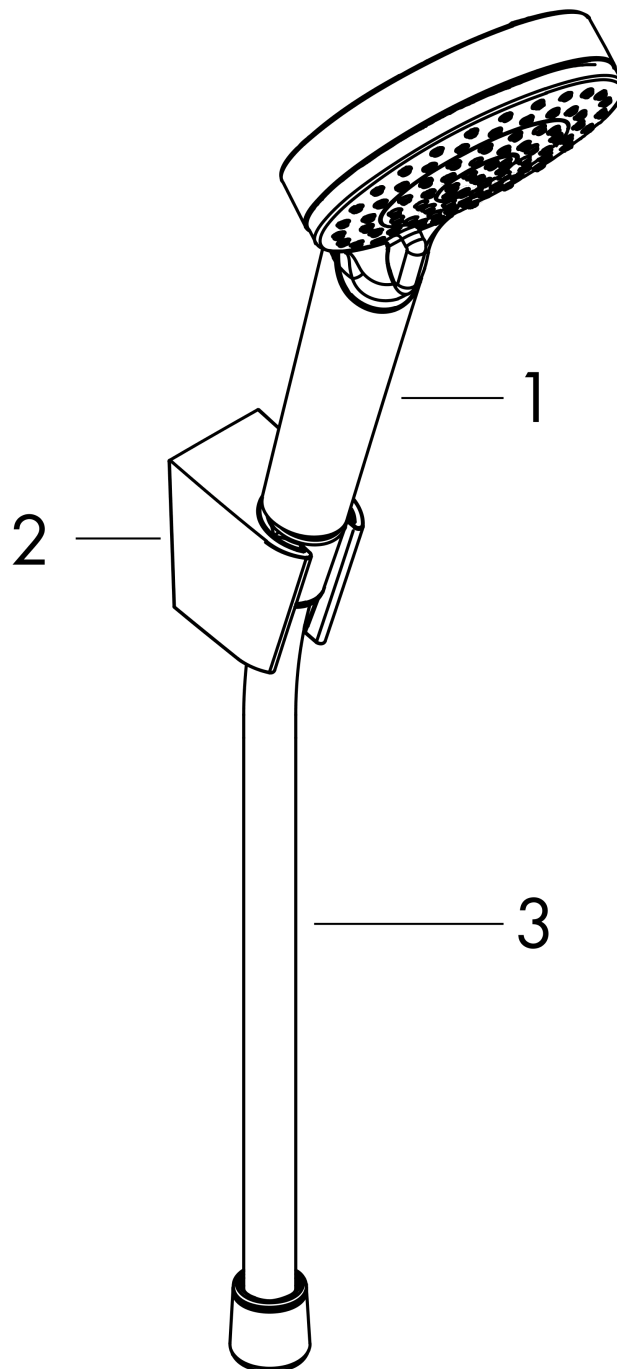

#### product features

- consists of: shower hose, hand shower, shower holder
- shower head size: 100 mm
- integrated support function
- spray type: Rain, IntenseRain
- spray type adjustment by turning spray disc
- maximum flow rate at 3 bar: 13,8 l/min
- minimum flow pressure: 1 bar
- operating pressure: min. 1 bar/max. 6 bar
- pivot connector prevents hose from tangling
- shower holder made of plastic
- wall mounting: screw fastening
- rinseable screen seal

### Scale drawing

### Flowchart

The consumption was measured in combination with the appropriate fittings (thermostat/mixer/ in-wall valve) to reflect actual application in practice.

**Crometta**

**Shower holder set 100 Vario with shower hose 160 cm**

Surface: **White/Chrome** Article Number: **26692400**

**Exploded Drawing**

Year of production: >11/21

**Crometta**

**Shower holder set 100 Vario with shower hose 160 cm**

Surface: **White/Chrome** Article Number: **26692400**