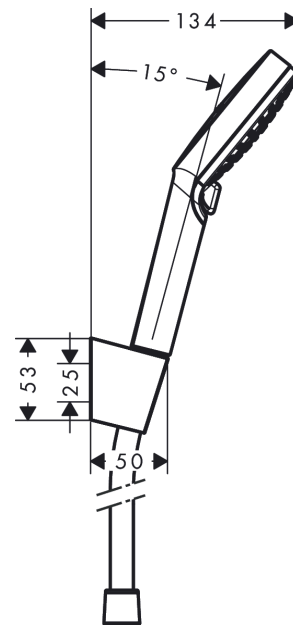

#### product features

- consists of: shower hose, hand shower, shower holder
- shower head size: 100 mm
- integrated support function
- spray type: Rain, IntenseRain
- spray type adjustment by turning spray disc
- maximum flow rate at 3 bar: 13,8 l/min
- minimum flow pressure: 1 bar
- operating pressure: min. 1 bar/max. 6 bar
- pivot connector prevents hose from tangling
- shower holder made of plastic
- wall mounting: screw fastening
- rinseable screen seal

### Scale drawing

### Flowchart

The consumption was measured in combination with the appropriate fittings (thermostat/mixer/ in-wall valve) to reflect actual application in practice.

**Crometta**

**Shower holder set 100 Vario with shower hose 160 cm**

Surface: **White/Chrome** Article Number: **26692400**

**Exploded Drawing**

Year of production: >11/21

**Crometta**

**Shower holder set 100 Vario with shower hose 160 cm**

Surface: **White/Chrome** Article Number: **26692400**